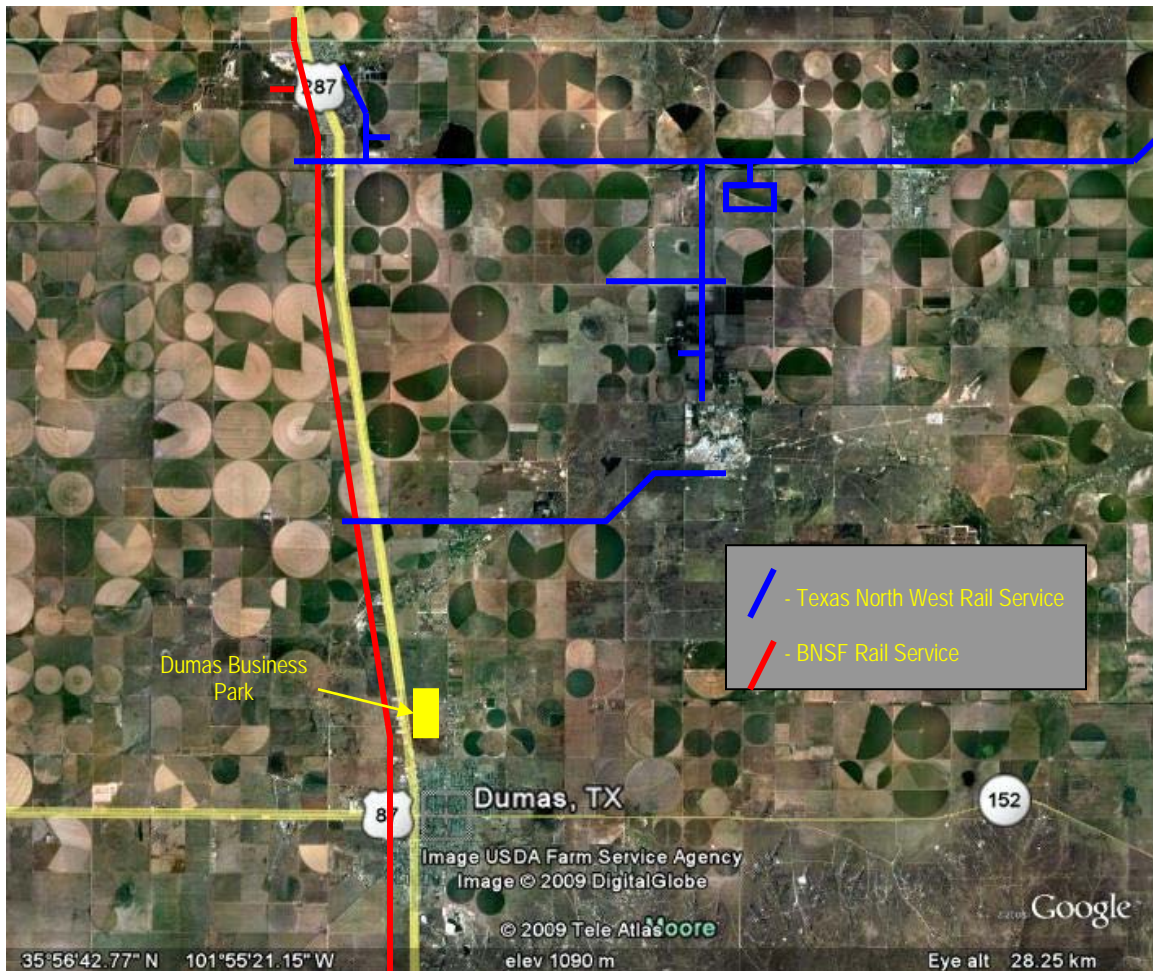

[www.dumasedc.org](http://www.dumasedc.org)  
877-934-3332

**Dumas, Texas**  
**Texas North West Rail Company Service Map**  
*Rail sites are available. Contact us to learn more.*