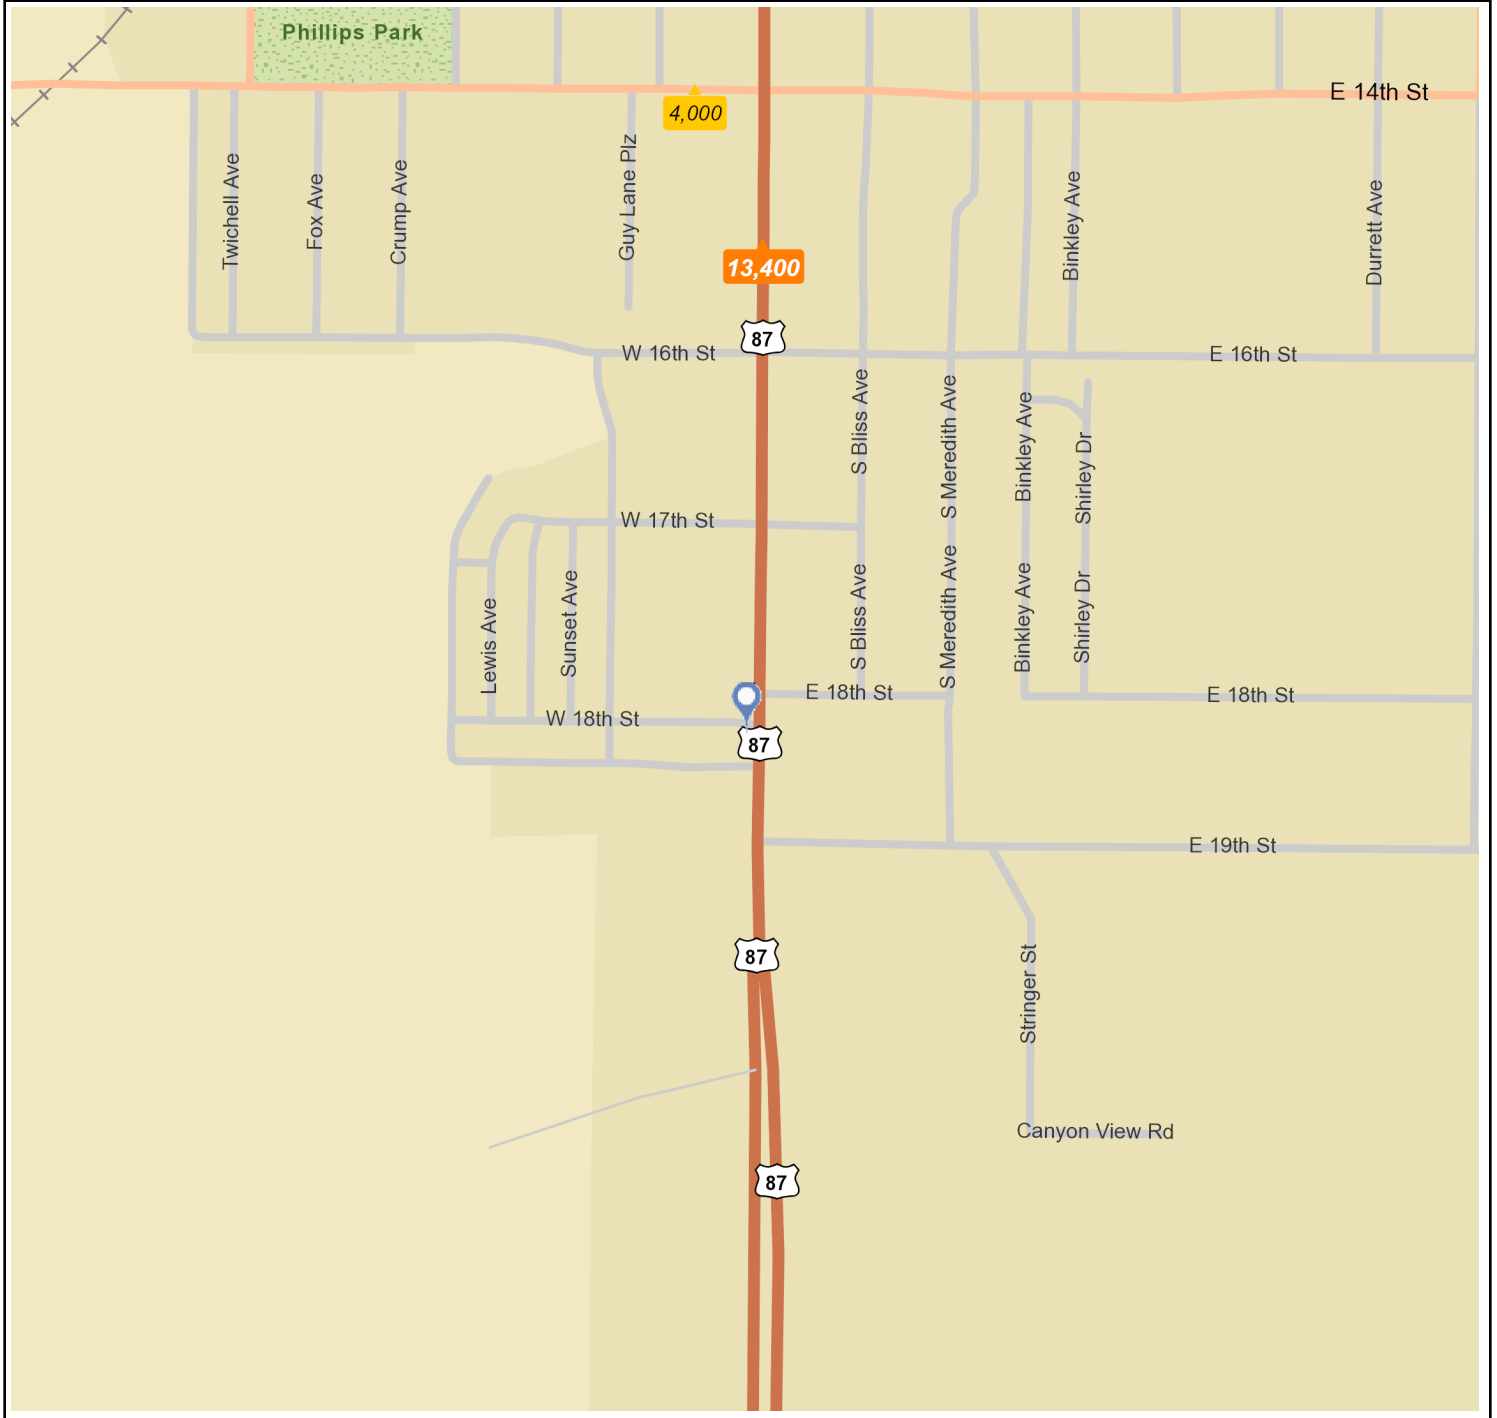

South Dumas
 1800 S Dumas Ave, Dumas, TX 79029-6002
 Ring: 5, 15, 30 Miles

Latitude: 35.844303
 Longitude: -101.973598

- Average Daily Traffic Volume**
- ▲ Up to 6,000 vehicles per day
 - ▲ 6,001 - 15,000
 - ▲ 15,001 - 30,000
 - ▲ 30,001 - 50,000
 - ▲ 50,001 - 100,000
 - ▲ More than 100,000 per day