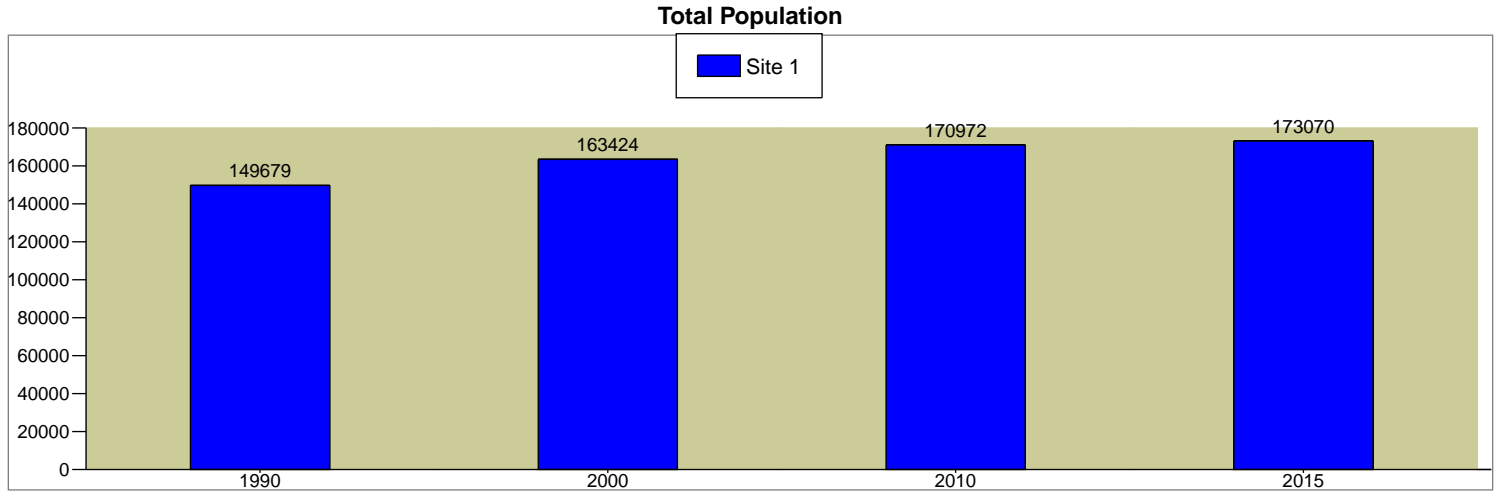

Dumas Workforce Region

2000 - 2010 Population Annual Rate
2010 - 2015 Population Annual Rate

0.49%
0.24%

Source: U.S. Bureau of the Census, 2000 Census of Population and Housing. Esri converted 1990 Census data into 2000 geography. Esri forecasts for 2010 and 2015.