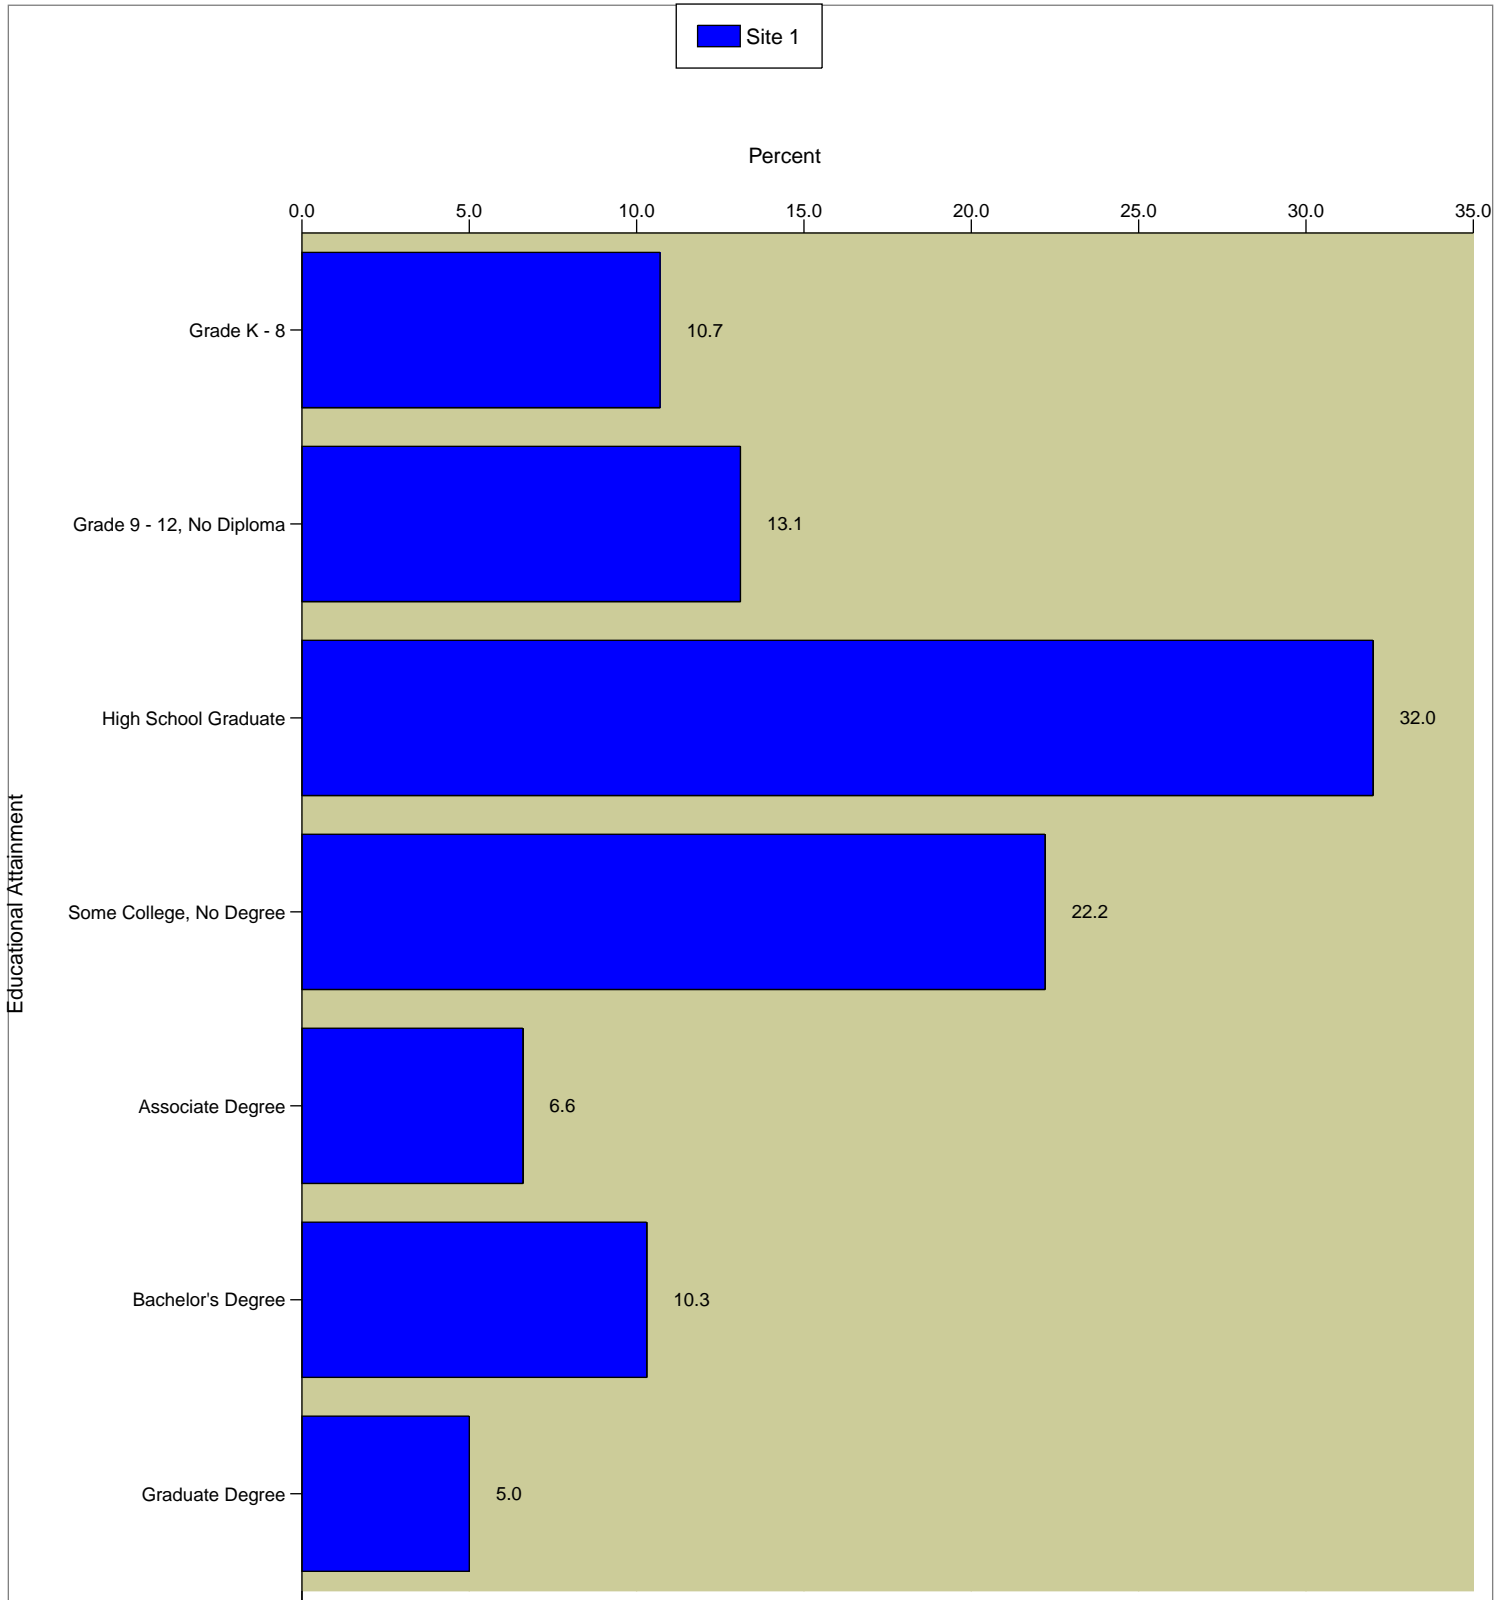

Dumas Workforce Region

Census 2000 Population 25+ by Educational Attainment

Data Note: Graduate Degree includes those who have earned a Master's Professional, or Doctorate Degree.

Source: U.S. Bureau of the Census, 2000 Census of Population and Housing.