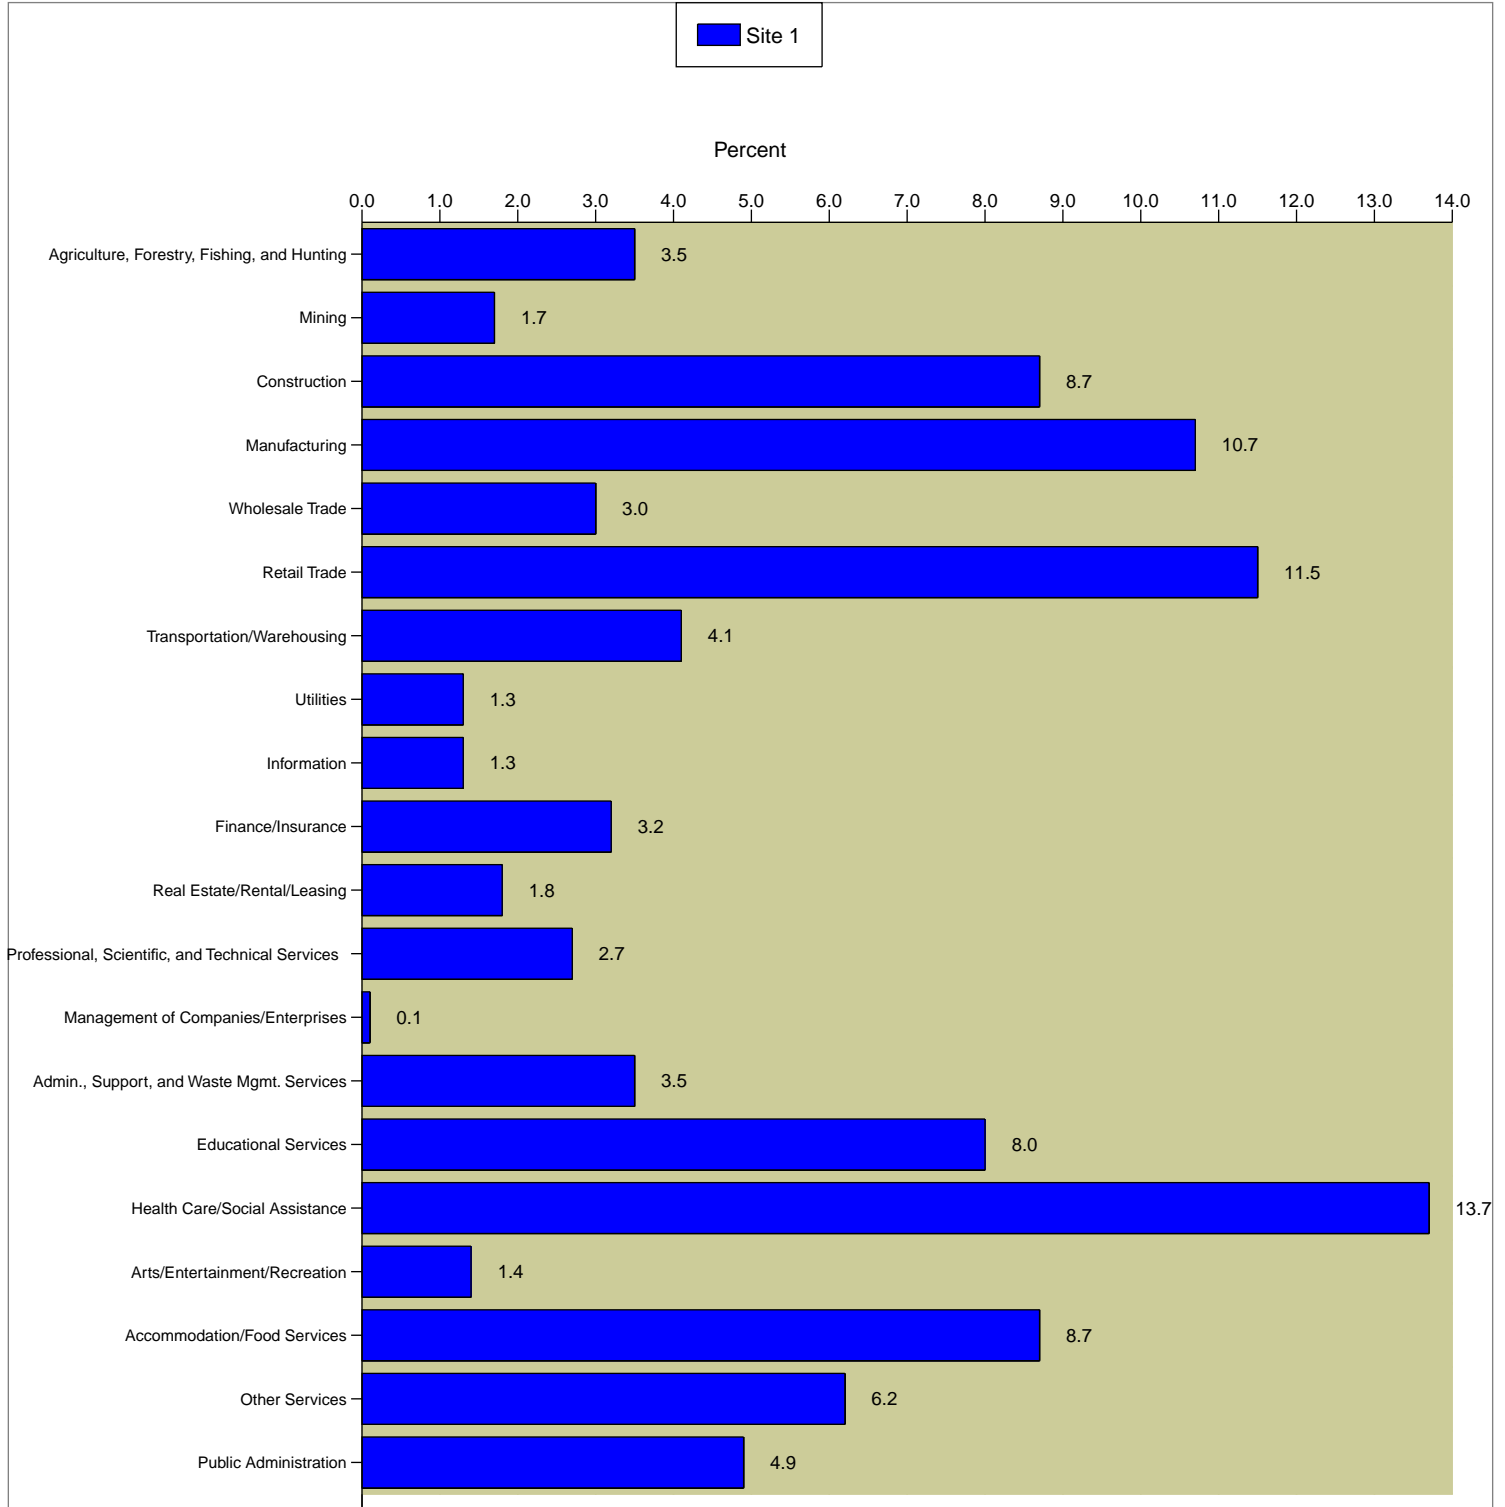

Dumas Workforce Region

2010 Total Civilian Employed Population 16+

78,261

2010 Employed Civilian Population 16+ by Industry

Data Note: Industry descriptions based on 2000 Census of Population and Housing definitions.

Source: Esri forecasts for 2010.