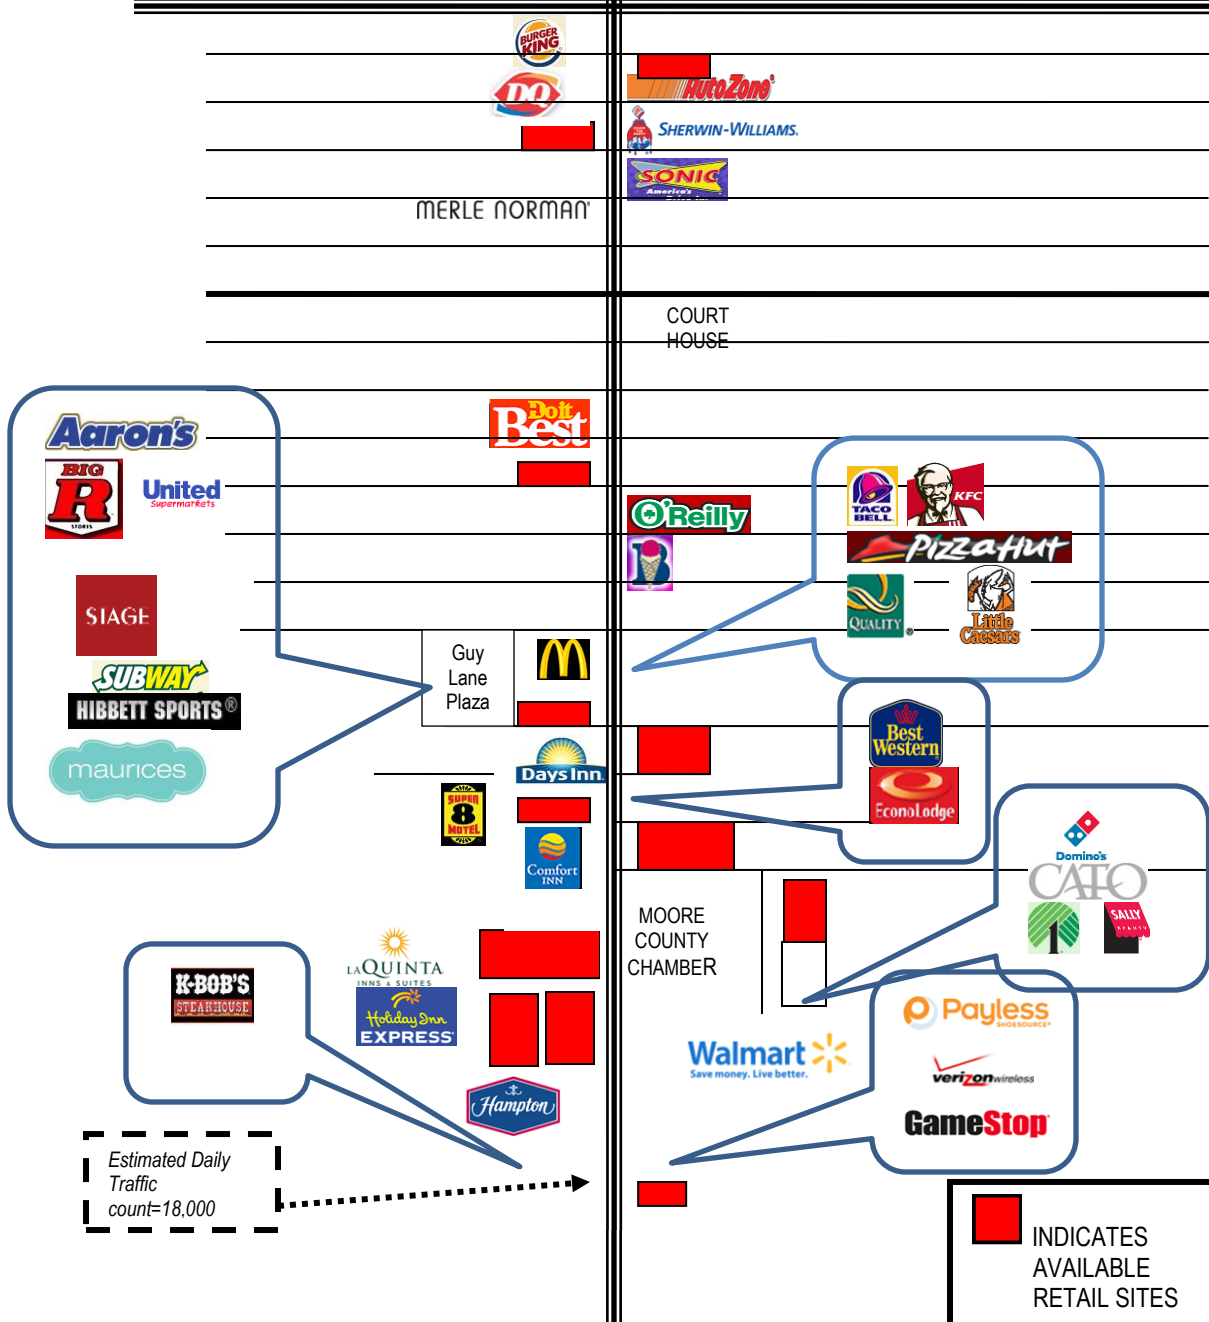

TEXAS DUMAS!

Economic Development Corporation

www.dumasedc.org

Estimated Traffic count=17,000

True Value.

US 87

US 287

CVS/pharmacy
for all the ways you care

DOLLAR GENERAL FAMILY DOLLAR

INDICATES AVAILABLE RETAIL SITES

- 65,000 Population Trade Area
- 45 Miles North of Amarillo
- High Truck Volume
- Major Vacation Traffic
- 18,000 Vehicles Per Day

US 87/287