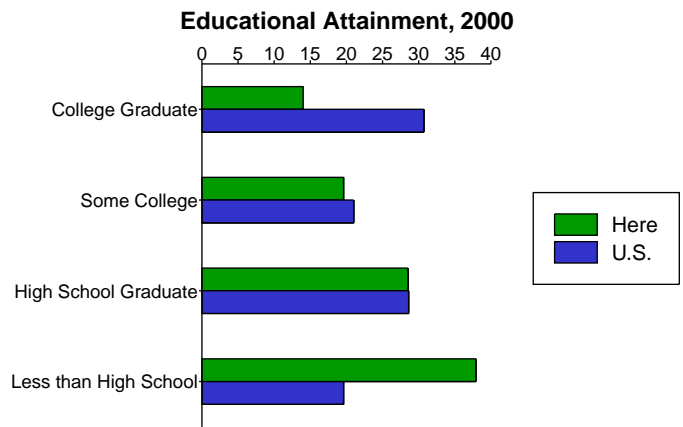

Moore County
Moore County, TX (48341)
Geography: County

Educational attainment is reported for persons age 25 and older. This is the traditional age by which most people have completed their formal education, although a trend has developed in recent years for persons to return for schooling past age 25. Still, these figures provide a picture of the general educational level of the population. Educational attainment is usually associated with income.

Also provided are the counts for persons presently enrolled in school, educational courses, and degree programs.

Persons Age 25+	Number	Percent
Educational Attainment	11,460	100%
College Graduate *	1,610	14.0%
Some College	2,244	19.6%
High School Graduate	3,267	28.5%
Less than High School	4,339	37.9%

* Associate, Bachelor's, Graduate or Professional Degree

Persons Age 3+	Number	Percent
Education Enrollment	5,772	100%
Nursery/Preschool	306	5.3%
Kindergarten	393	6.8%
Grades 1-8	3,125	54.1%
Grades 9-12	1,336	23.1%
College	549	9.5%
Graduate School	63	1.1%