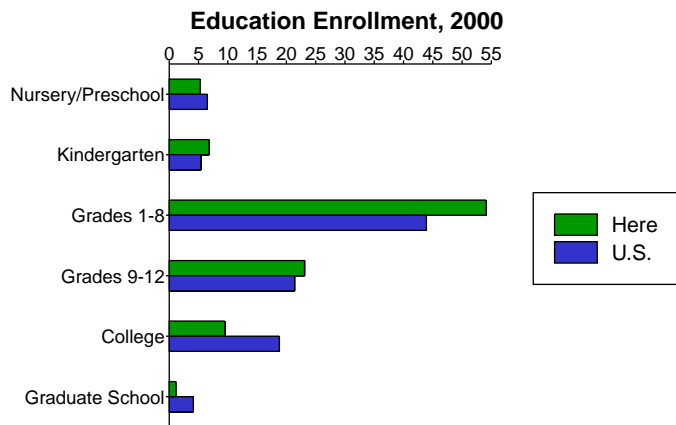

Source: U.S. Bureau of the Census, 2000 Census of Population and Housing.