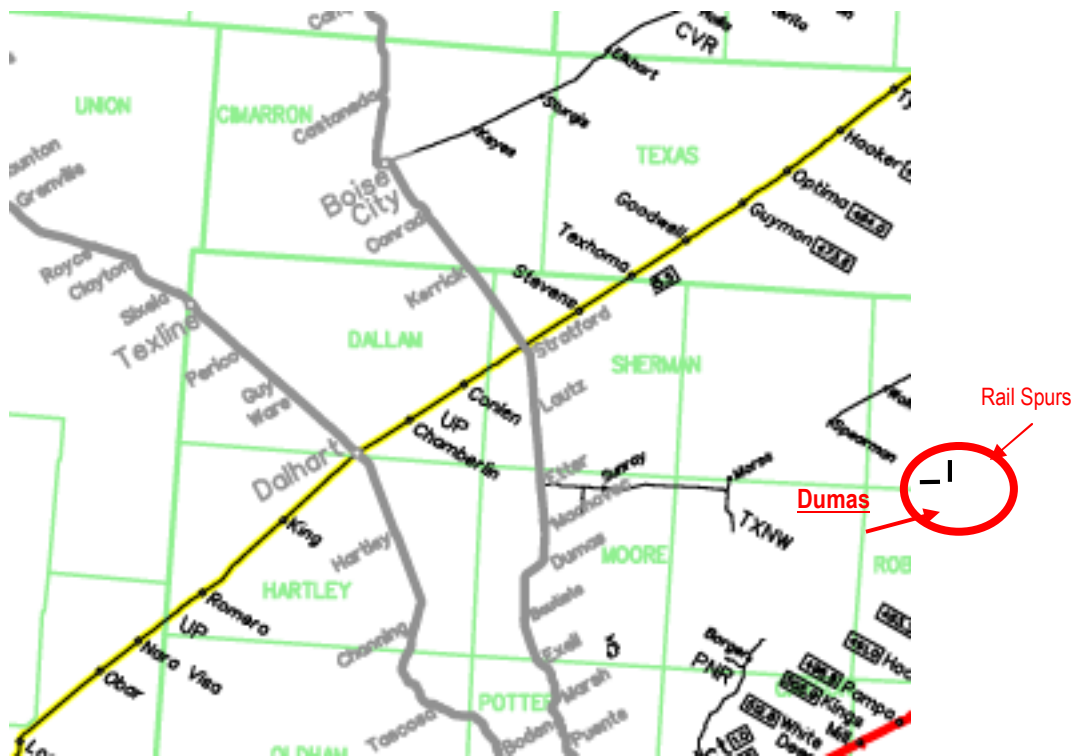

Rail Sites for Dumas

Contact us at 806-934-3332 or visit our website at www.dumasedc.org for more information!